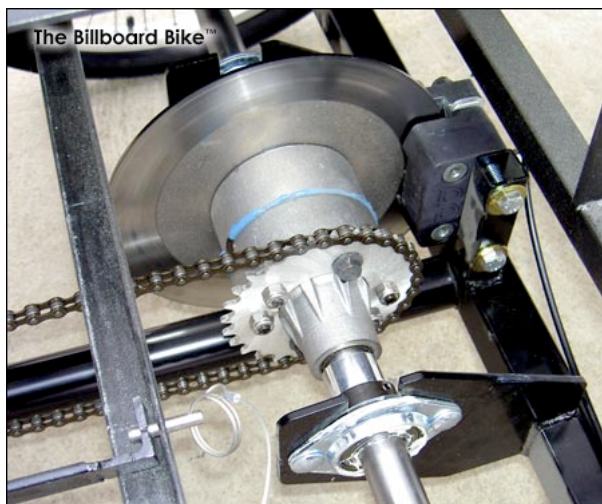

The **Billboard Bike™** by Main Street Pedicabs, Inc.

A mobile billboard! The Main Street Billboard Bike™ is a great way to advertise. Our backlit ad-box grabs attention from blocks away.

The Billboard Bike™ takes the concept of Pedicabvertising to the next level by turning one of our proven trikes into a dedicated pedicab advertising and exposure platform. Their backlit ad-boxes can be seen for blocks. Hit the next high profile event, position outside impossible locations! Reliable engineering and superior workmanship are the hallmarks of the Main Street Pedicab. The Billboard Bike™ has a strong, TIG-welded 4130 Steel Alloy frame with a black powdercoat finish & heavy duty steel axles. Braking is provided by a revolutionary hydraulic 8-3/4" rear disk brake and supported by a front V brake. All Main Street Pedicabs use a Shimano 21-speed drivetrain with a rear axle differential and indexed, grip-shifting. The Billboard Bike™ is shipped fully assembled and will be an integral part of your home or business for generations to come.

Braking is provided by a revolutionary hydraulic 8-3/4" rear disk brake and supported by a front V brake. A rear differential allows for independent wheel speeds and better maneuverability.

The Billboard Bike™ feature exclusive easy-access door for entry to mechanicals.

Billboard Bike™ Specifications

msrp	\$3,500 USD base model
size	110" x 50"
weight	150 lbs
cab colors	Black powder-coat finish
frame	TIG welded 4130 Steel Alloy
fork	Polished Triple-Clamp
shifters	21-speed grip-shifting
derailleurs	Shimano
front brakes	V brake
rear brakes	Hydraulic brake
chain	Shimano
cranks	RPM 44x32x22 175mm
rims	Aluminum alloy downhill
hubs	48-spoke hubs
spokes	Stainless Steel 13G
tires	26" x 2.125" 65 psi
saddle	Cruiser saddle
seat belt	N/A
lighting	Optional